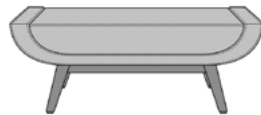

Statement of Line

DIAMBN111
48W 20D 19H
19AH