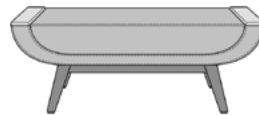

DIAMBN211
48W 20D 19H
19AH

kwalu | Furnishing the Future™

6160 Peachtree Dunwoody Rd. Building C, Atlanta, GA 30328

1-877-MY-KWALU kwalu.com